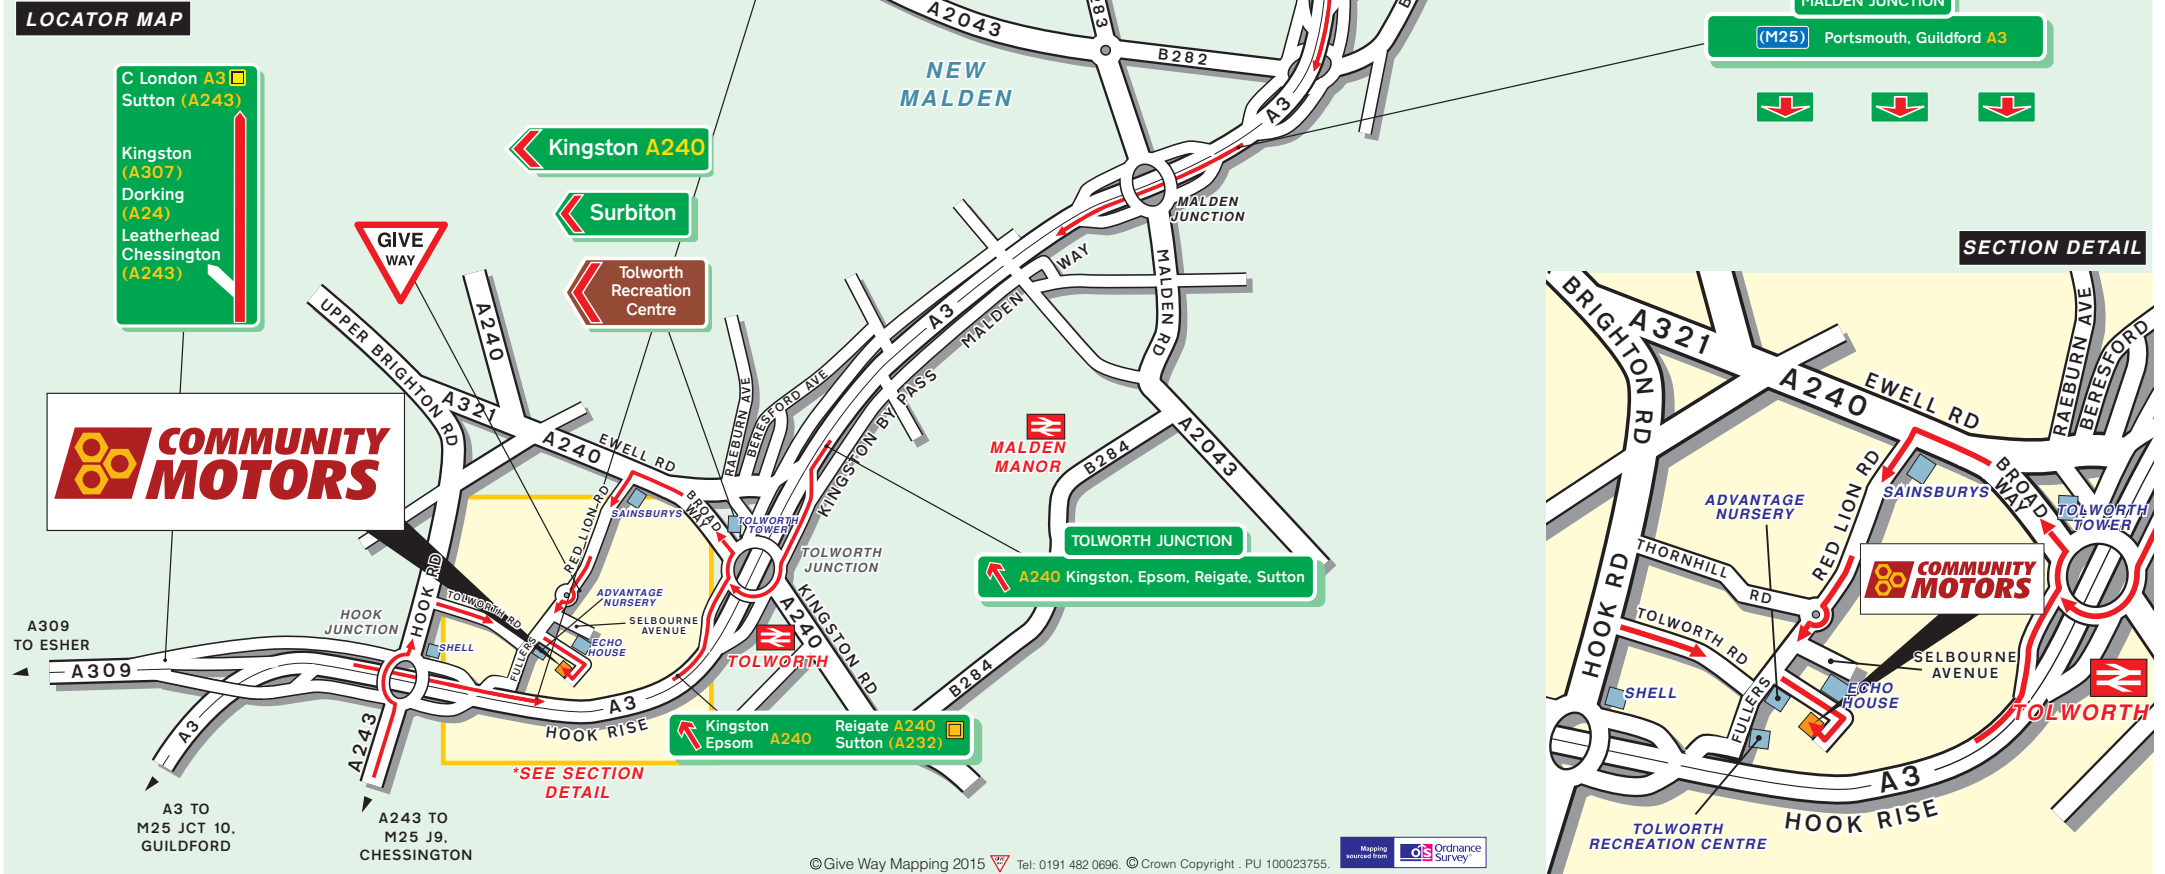

LOCATOR MAP

C London A3  
Sutton (A243)

Kingston (A307)  
Dorking (A24)  
Leatherhead  
Chessington (A243)

TOLWORTH JUNCTION

Kingston Epsom A240  
Reigate

Sutton (A232)

Chessington Industrial Estate

1.2m

(M25) Portsmouth Guildford A3

Raynes Park  
Merton A298  
New Malden (B282)

**Community Motors CIC**  
Unit 22, Red Lion Business Centre,  
Red Lion Road, Surbiton, KT6 7QD  
Tel: +44 (0)203 177 0070  
www.communitymotors.org

- By Rail, Tolworth Station:**  
Approximately 20 minutes walk away.  
For information on operators and times - National Rail Enquiries - 0845 7484950.
- By Bus:**  
K1 - nearest stop is Red Lion Road / Thornhill Road, about 5 minutes walk.  
For information on times - tfl.gov.uk

MALDEN JUNCTION

(M25) Portsmouth, Guildford A3

SECTION DETAIL