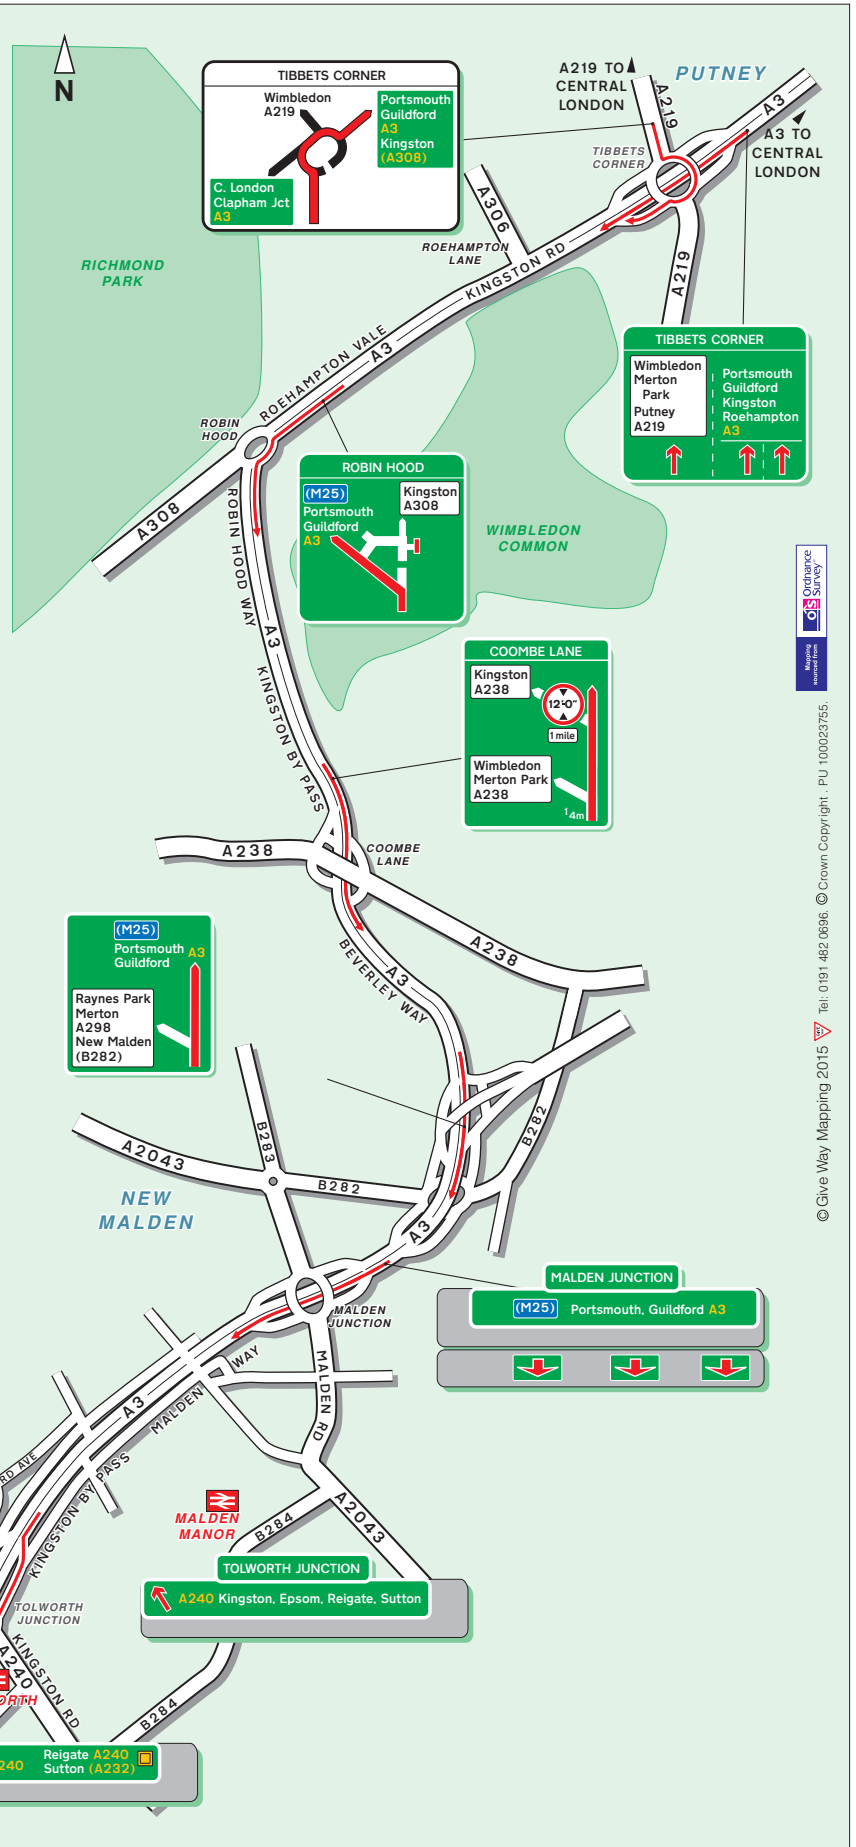

By Air, Heathrow Airport:

Approximately 45 minutes drive.

By Air, Gatwick Airport:

Approximately 1 hours drive.

By Air, London City Airport:

Approximately 1 hour 15 minutes drive.

By Air, Stansted Airport:

Approximately 1 hours drive.

By Bus,

Please supply info

LOCATOR MAP

C London A3
Sutton (A243)

Kingston (A307)
Dorking (A24)
Leatherhead
Chessington (A243)

TOLWORTH JUNCTION

Kingston A240
Epsom A240
Reigate
Sutton (A232)
Chasington Industrial Estate

(M25)
Portsmouth
Guildford
A3

Raynes Park
Merton
New Malden (B282)

COOMBE LANE

Kingston A236
Wimbledon
Merton Park
A238

TIBBETS CORNER

Wimbledon
Merton Park
Putney
A219

Portsmouth
Guildford
Kingston
Roehampton
A3

ROBIN HOOD

(M25)
Portsmouth
Guildford
A3

Kingston
A308

MALDEN JUNCTION

(M25) Portsmouth, Guildford A3

TOLWORTH JUNCTION

A240 Kingston, Epsom, Reigate, Sutton

Kingston A240
Epsom A240
Reigate A240
Sutton (A232)